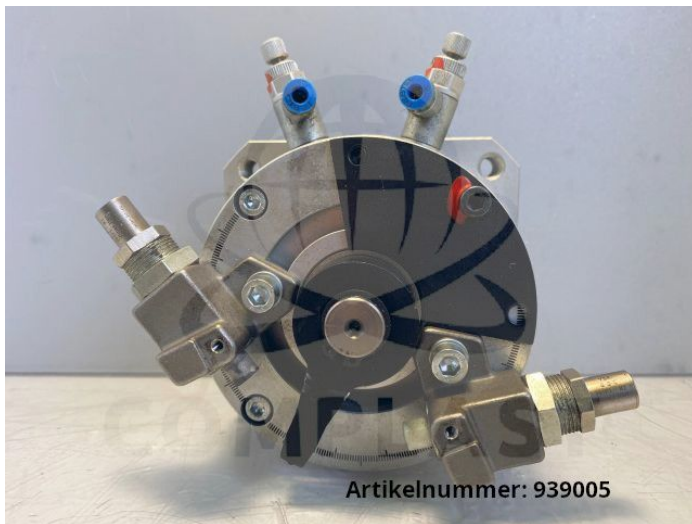

# Festo pneumatic part-turn actuator DSM-32-270-KW-CC-SA / 210888 / 534816

Festo

Product number: 939005

Price

**€105.00\***

Prices excl. VAT plus shipping costs

## Description

Festo pneumatic part-turn actuator DSM-32-270-KW-CC-SA - removed from Arburg Multilift H - removed from running machine - fully functional manufacturer: Festo type: DSM-32-270-KW-CC-SA spare part no.: 210888 manufacturer no.: 534816