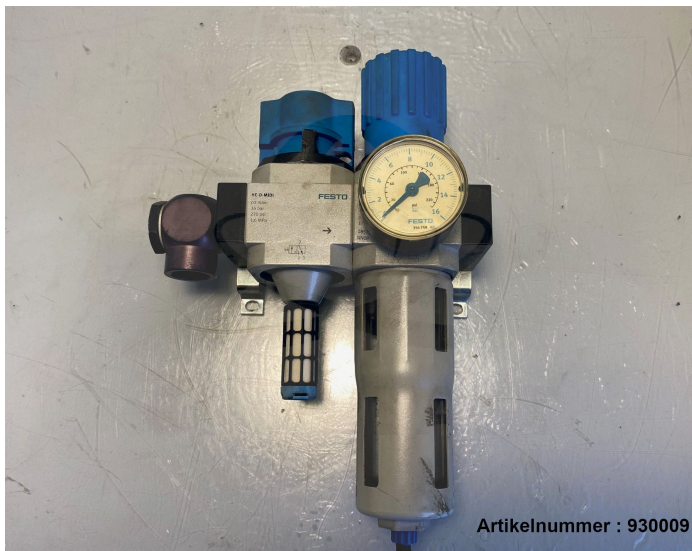

Overview

Festo on-off valve, HE-D-MIDI + control valve LFR-D-MIDI / 162683, 170682

Festo

Product number: 930009

Price

€110.00*

Prices excl. VAT plus shipping costs

Description

Festo on-off valve, HE-D-MIDI + control valve LFR-D-MIDI

- fully functional
- removed from running machine

* All prices excl. VAT plus shipping costs and possible delivery charges, if not stated otherwise.