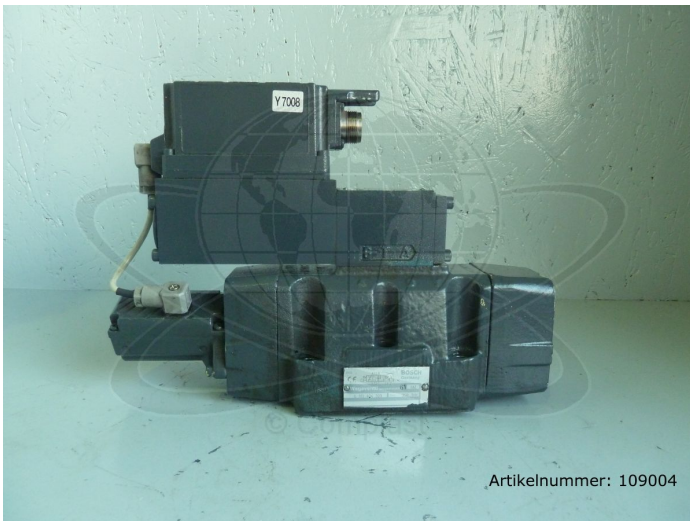

Overview

BOSCH directional control valve prop. pilot operated NG16 miE/mRf / 0 811 404 309, 0 811 404 602

BOSCH

Product number: 109004

Price

€2,079.00*

Prices excl. VAT plus shipping costs

Description

BOSCH directional control valve proportional pilot operated NG16 miE/mRf

- removed from K 200-1000 S
- removed from running machine

* All prices excl. VAT plus shipping costs and possible delivery charges, if not stated otherwise.