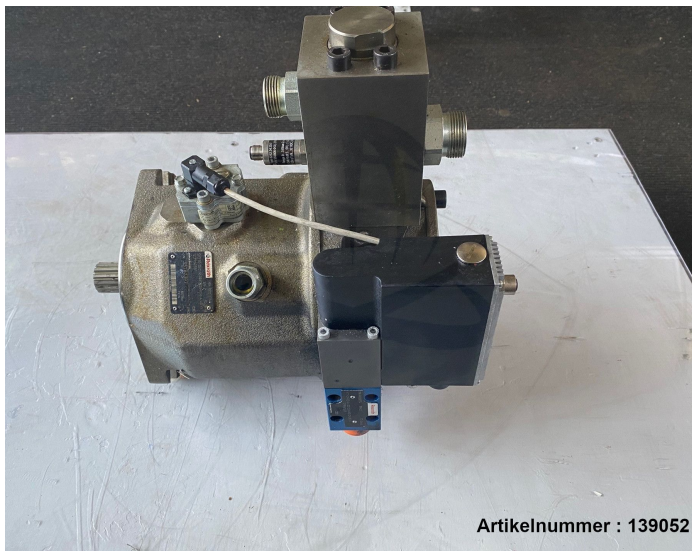

Overview

Rexroth axial piston pump AKP71, R900730340 / 100SG572

Rexroth

Product number: 139052

Price

€2,400.00*

Prices excl. VAT plus shipping costs

Description

Rexroth axial piston pump R900730340

- incl. prop directional control valve R900608754
- incl. angle sensor R900913641

* All prices excl. VAT plus shipping costs and possible delivery charges, if not stated otherwise.

- removed from Battenfeld VM75/60V/60V R1040
- removed from running machine
- fully functional

manufacturer: Rexroth

manufacturer no.: R900730340

spare part no.: 100SG572

manufacturer reference no.: SYDFEE-20/071R-PRA12KD3-0000-A2A0FXX (SYDFEE-2X/071R-PRA12KD3-0000-A2A0FXX)