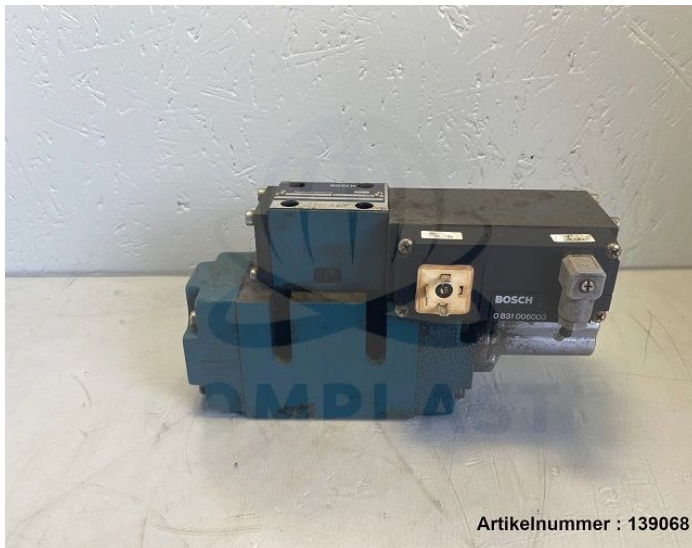

Overview

BOSCH pilot operated proportional valve / 0 811 404 090, 0 811 404 042, 0831 006003

BOSCH

Product number: 139068

Price

€1,815.00*

Prices excl. VAT plus shipping costs

Description

BOSCH pilot operated proportional valve
- removed from running machine
- removed from Arburg 420 C 1000-250
- fully functional

manufacturer: BOSCH

manufacturer no.: 0 811 404 090 (PROP-WEGEVENTIL), 0 811 404 042 (PROP-WEGEVENTIL), 0831 006003 (control solenoid RM45)

type code: 4WRL10Q5-85M-3X/G24TZ4/M-754, 4WRPH6C3B04P-2X/G24Z4/M,

type code:

The digit before the first slash describes the model series. For this reason, this digit of the type code on your old spare part may differ. If you have any questions, please do not hesitate to contact us.