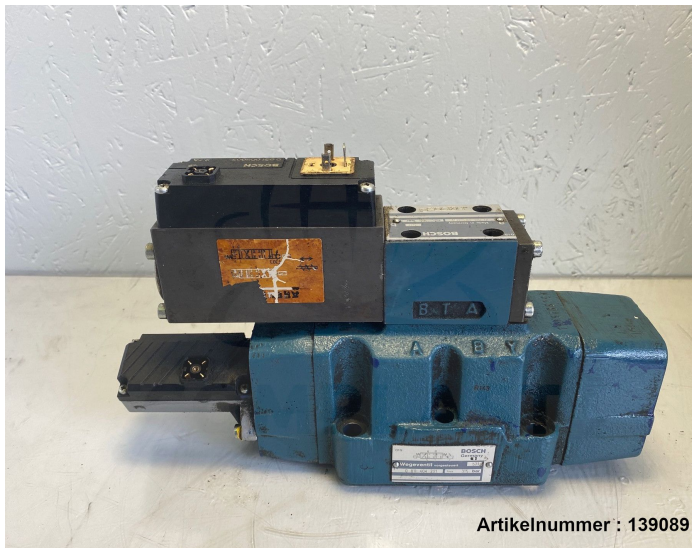

Overview

BOSCH pilot operated proportional valve / 0 811 404 221, 0 811 404 034, 0 831 006003

BOSCH

Product number: 139089

Price

€1,540.00*

Prices excl. VAT plus shipping costs

Description

BOSCH pilot operated proportional valve

* All prices excl. VAT plus shipping costs and possible delivery charges, if not stated otherwise.

- removed from running machine
- removed from Arburg A420 C 1000-350
- fully functional

manufacturer: BOSCH
manufacturer no.: 0 811 404 221, 0 811 404 034, 0 831 006003
spare part no.: 92312

Product information

condition:	gebraucht
-------------------	-----------