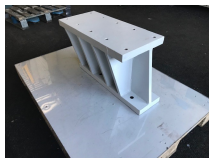

Overview

adapter 370 mm for removal robot

unbekannt

Product number: 929009

Price

€754.00*

Prices excl. VAT plus shipping costs

Description

adapter 370 mm for removal robot

- height: 370 mm
- length x width: 555 x 255 mm / 600 x 160 mm

* All prices excl. VAT plus shipping costs and possible delivery charges, if not stated otherwise.