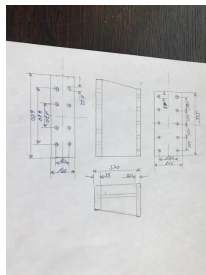

Overview

adapter 370 mm for removal robot

unbekannt

Product number: 929009

Price

€754.00*

Prices excl. VAT plus shipping costs

Description

adapter 370 mm for removal robot

- height: 370 mm
- length x width: 555 x 255 mm / 600 x 160 mm

* All prices excl. VAT plus shipping costs and possible delivery charges, if not stated otherwise.