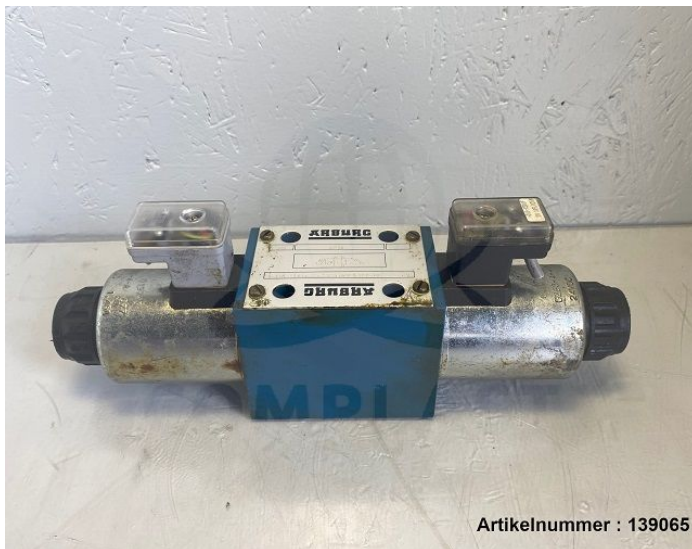

Overview

Arburg directional control valve NG10 / 83.735 / R900475125

Arburg

Product number: 139065

Price

€198.00*

Prices excl. VAT plus shipping costs

Description

Arburg directional control valve NG10 / 83.735 / R900475125

- removed from Arburg 420 C 1000-250
- removed from running machine

* All prices excl. VAT plus shipping costs and possible delivery charges, if not stated otherwise.

- fully functional

manufacturer: Arburg

type: NG10

spare part no.: 83.735

manufacturer no.: R900475125

type code: S 4WE 10 E34-32/CG24N9K4 SO301 (S 4WE 10 E34-3X/CG24N9K4 SO301)

The last digit before the slash describes the unit series. For this reason, this digit of the type code on your old spare part may differ. If you have any questions, please do not hesitate to contact us.