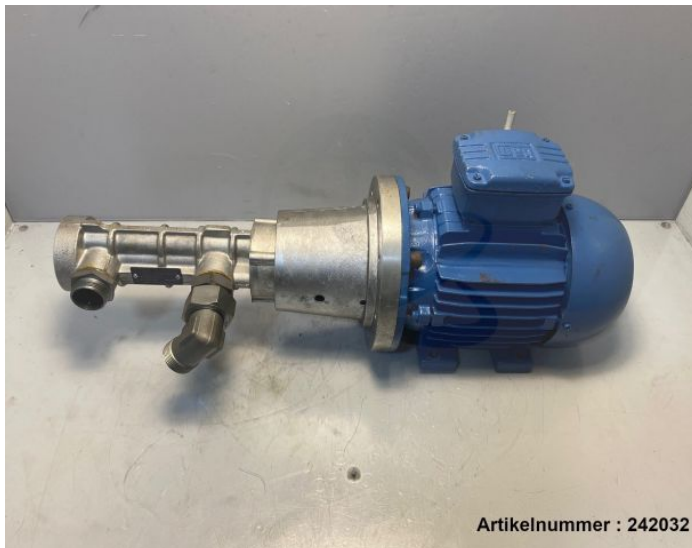

Overview

WEG / SEIM three-phase motor 1.5 kw with screw pump 90S-02, MD032#2AE2141

WEG / SEIM

Product number: 242050

Price

€400.00*

Prices excl. VAT plus shipping costs

Description

WEG / SEIM three-phase motor 1.5 kw with screw pump

* All prices excl. VAT plus shipping costs and possible delivery charges, if not stated otherwise.

- removed from Krauss Maffei 200/380 55 CX2
- removed from running machine
- fully functional

manufacturer: WEG / SEIM

type: three-phase motor 90S-02, pump MD032#2AE2141

Product information

condition:

gebraucht