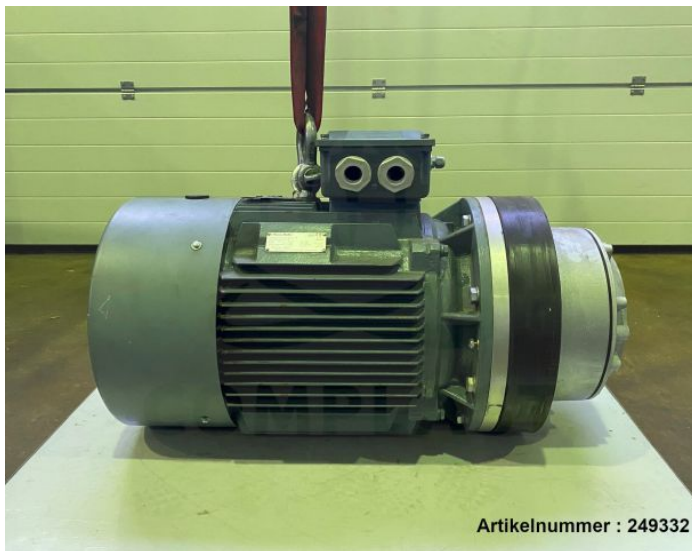

Overview

KÜENLE 3-phase-motor 37 kW 50 Hz, KDGN2 225 S 4 KMF, 6454870

KÜENLE

Product number: 249332

Price

€814.00*

Prices excl. VAT plus shipping costs

Description

KÜENLE three-phase motor 37 kW 50 Hz

- removed from Krauss Maffei 200/380-55 CX2
- removed from running machine

* All prices excl. VAT plus shipping costs and possible delivery charges, if not stated otherwise.

- fully functional

manufacturer: KÜENLE
type: KDGN2 225 S 4 KMF
spare part no.: 6454870

Product information

condition:

gebraucht