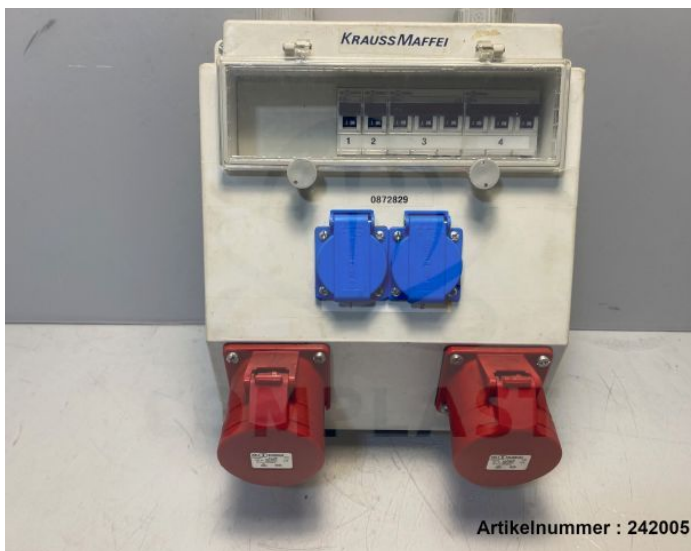

Overview

ABL socket outlet combination 2x 400V/16A, 2x 230V/32A / 0872829 / F52S300

ABL Sursum

Product number: 242005

Price

€55.00*

Prices excl. VAT plus shipping costs

Description

ABL socket combination 3x 400V/16A, 2x 230V/32A

* All prices excl. VAT plus shipping costs and possible delivery charges, if not stated otherwise.

- removed from Krauss Maffei 200/380-55 CX2
- removed from running machine
- fully functional

manufacturer: ABL SURSUM
type: 400V/16A, 2x 230V/32A
spare part no.: 0872829
manufacturer no.: F52S300

Product information

condition:	gebraucht
-------------------	-----------