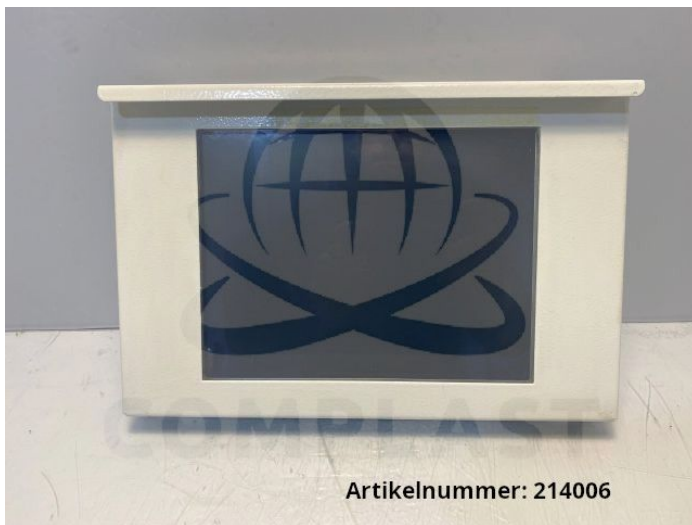

Overview

Arburg Display, LCD passiv colour / 165.516 A

Arburg

Product number: 241006

Price

€400.00*

Prices excl. VAT plus shipping costs

Description

Arburg Display, LCD passiv colour

- removed from Arburg Allrounder 520 C 2000
- removed from running machine
- fully functional

manufacturer: Arburg
spare part no.: 165.516 A

* All prices excl. VAT plus shipping costs and possible delivery charges, if not stated otherwise.