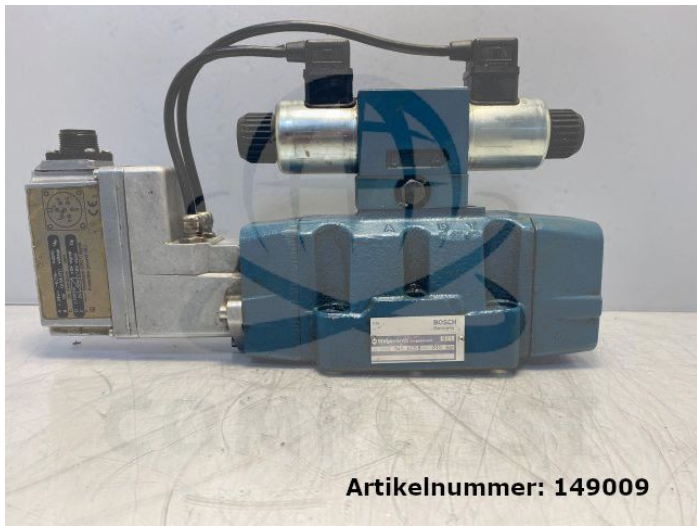

Overview

Bosch pilot operated directional control valve 315 bar / B 810 055 655, 1 817 414 331

BOSCH

Product number: 149009

Price

€1,815.00*

Prices excl. VAT plus shipping costs

* All prices excl. VAT plus shipping costs and possible delivery charges, if not stated otherwise.

Description

BOSCH pilot operated proportional valve

- removed from running machine
- removed from Ferromatik MV 200 -970
- fully functional

manufacturer: BOSCH

manufacturer no.: B 810 055 655 (directional control valve), 1 817 414 331 (pilot control valve)

Product information

condition:

gebraucht